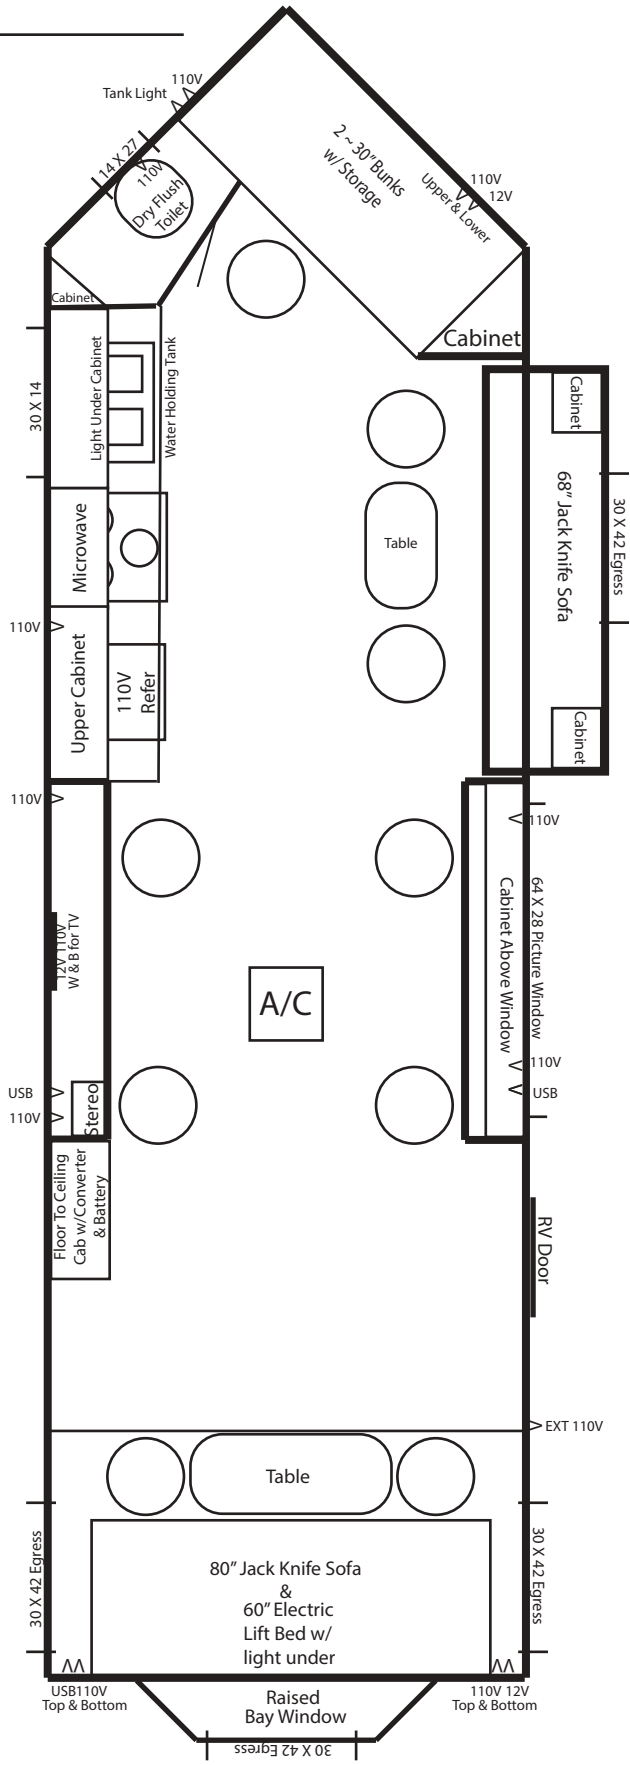

# 8 X 24V Boss XL ~ 2023

- Dual Axle Hydraulic Frame
- 9 Holes with Lights
- 90" Sidewalls
- Arctic Package
- Cedar Interior
- Flat Ceiling
- Brown Wood-Look Vinyl Floor
- A/C w/Tstat
- Power Slide-Out Room
- RV Door

- LED Inside & Out
- Wire & Brace for TV
- Digital TV Antenna
- Wire for Portable Satellite
- Stereo w/4 speakers
- 12V Recept
- 110V Recept
- Exterior Speakers w/Lights

- Dry Flush Toilet
- 3 Burner cook-top w/oven - Glass Door
- Range hood w/vent
- Double Sink
- Microwave
- 110V refrigerator
- Flat Panel Doors w/New Hinges
- Mini Blinds
- 35,000 BTU Furnace
- 60" Electric Lift Bed
- Floor To Ceiling Cabinet
- 80" Jack-Knife in Back
- 68" Jack-knife sofa in Slideout
- Raised Bay Window(no side windows)
- 21' Lighted Awning
- Picture Window
- 2 ~ 30" Bunks w/ Storage
- New Countertops