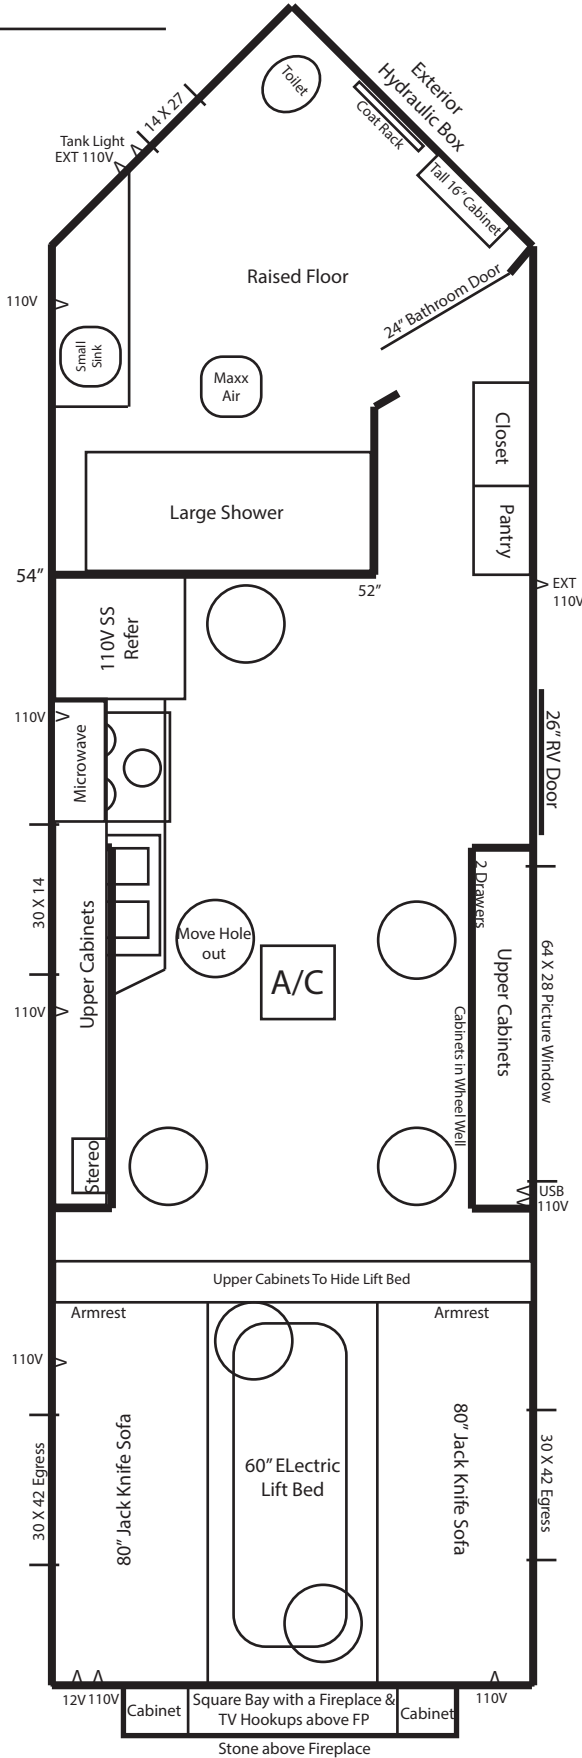

Dealer: _____
 Siding Color: _____ **Fiberglass** _____
 Decal Color: _____
 S.G. Color: _____
 Customer: _____
 Order Date: _____

Frame Options

MFG: _____
 Galvanized
 Yes: No:

**8 X 24V Independence
 ~ 2023**

- Dual Axle Hydraulic Frame
- Exterior Hydraulic Box
- Arctic Insulation
- 90" Sidewalls
- 7 Holes with Lights
- Tan Panel Interior
- Walnut Stained Cabinets
- Cove Trim
- Flat Ceiling
- Brown Wood-Look Vinyl Floor
- A/C w/ Thermostat

- LED Package
- Can Ceiling Lights
- Wire & Brace for TV
- Digital TV Antenna
- Wire for Portable Satellite
- Stereo w/4 speakers
- Exterior Speakers w/Lights
- USB Recepts
- 110V Recepts

- Raised Bathroom Floor
- Bathroom w/toilet & Large shower
- 3 Burner cook-top w/Oven - Glass Door
- SS Range hood w/vent
- Double Stainless Steel Sink
- Stone Backsplash in Kitchen
- SS Microwave
- SS 110V Refrigerator
- 2 ~ Drawers
- Flat Panel Doors w/ New Hinges
- Mini Blinds
- 35,000 BTU Furnace
- 2 ~ 80" Jack-Knife Sofas
- 36" Closet
- 23" Pantry
- 60" Electric Lift Bed
- Upper Cabinets to Hide LiftBed
- Square Bay w/Fireplace & TV Hookups Above
- Stone Above Fireplace
- 21' Power Awning
- New Countertops w/Bullnose