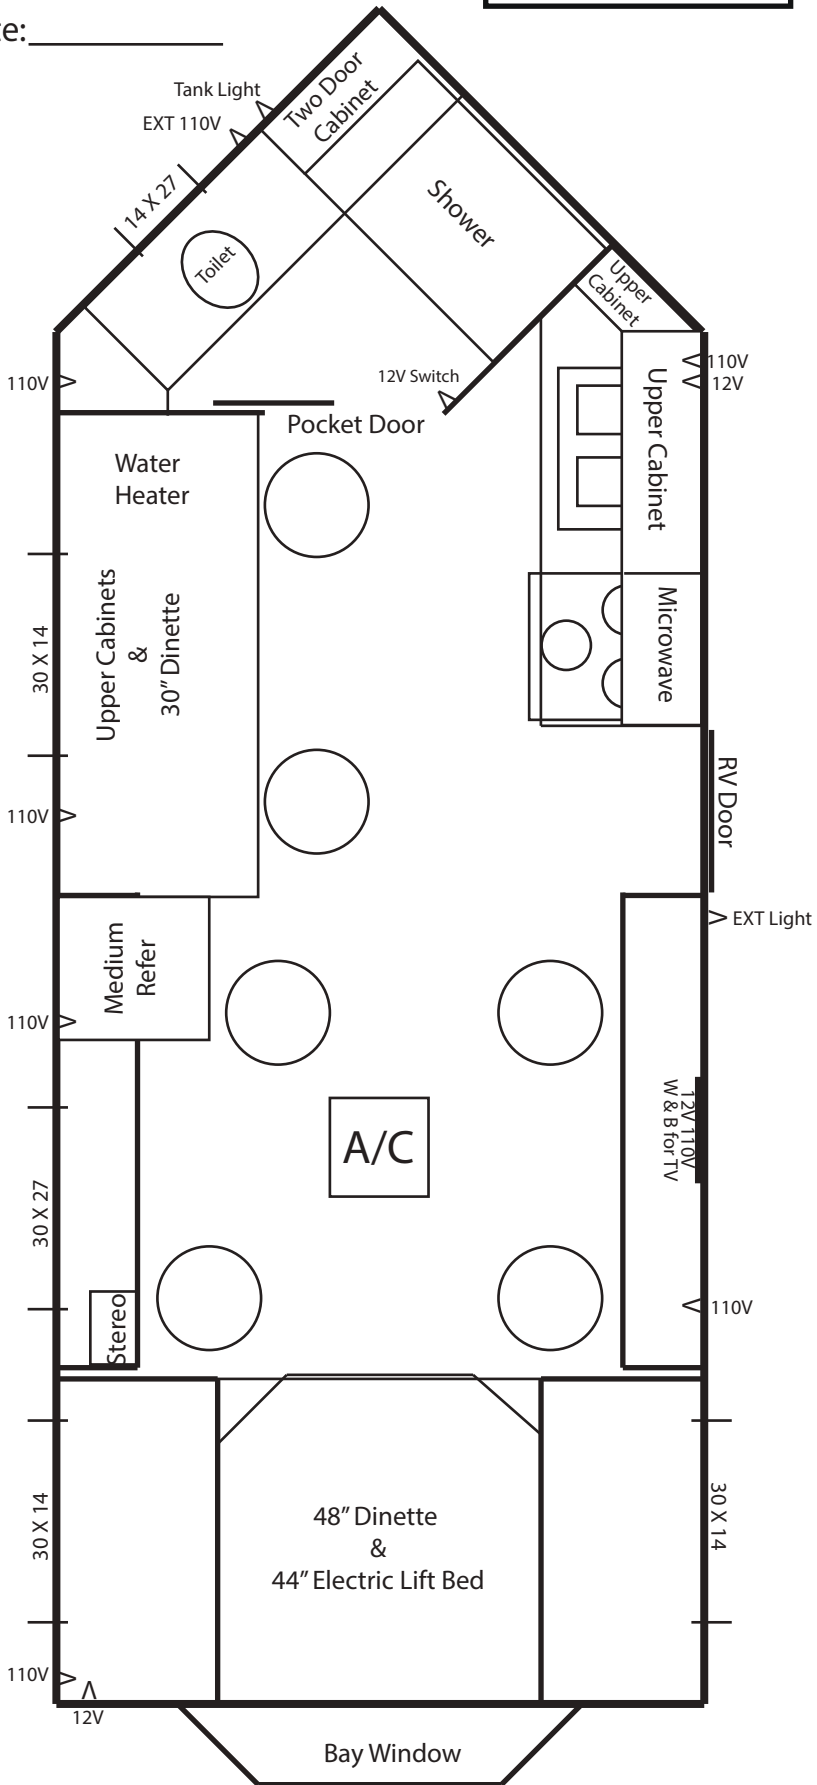

Dealer: _____
 Siding Color: _____ **Fiberglass** _____
 Decal Color: _____
 S.G. Color: _____
 Customer: _____
 Order Date: _____

Frame Options
 MFG: _____
 Galvanized
 Yes: No:

8 X 17V RV American Eagle ~ 2023

Single Axle Frame
 Hand Crank Winch System
 90" Side Walls
 Arctic Insulation
 6 Holes with Lights
 Cedar Interior
 Flat Ceiling
 Carpet
 A/C w/Thermostat

LED Package
 Can Ceiling Lights
 Wire & Brace for TV
 Digital TV Antenna
 Wire for Portable Satellite
 Stereo w/4 speakers
 12V Recepts
 110V Recepts
 Exterior Speakers w/Lights

Full bath w/toilet & shower
 Pocket Door
 3 Burner cook-top w/oven - Glass Door
 Range hood w/vent
 Backsplash
 Stainless Steel Double sink
 Brush Nickel faucet
 Microwave
 Medium refrigerator
 Flat Panel Doors w/New Hinges
 Brown cushions
 Brown Mini Blinds
 35,000 BTU Furnace
 30" Dinette & Upper Cabinets
 48" Dinette
 44" Electric Lift Bed
 Bay Window w/Cushion
 14' Power Awning
 New Countertops