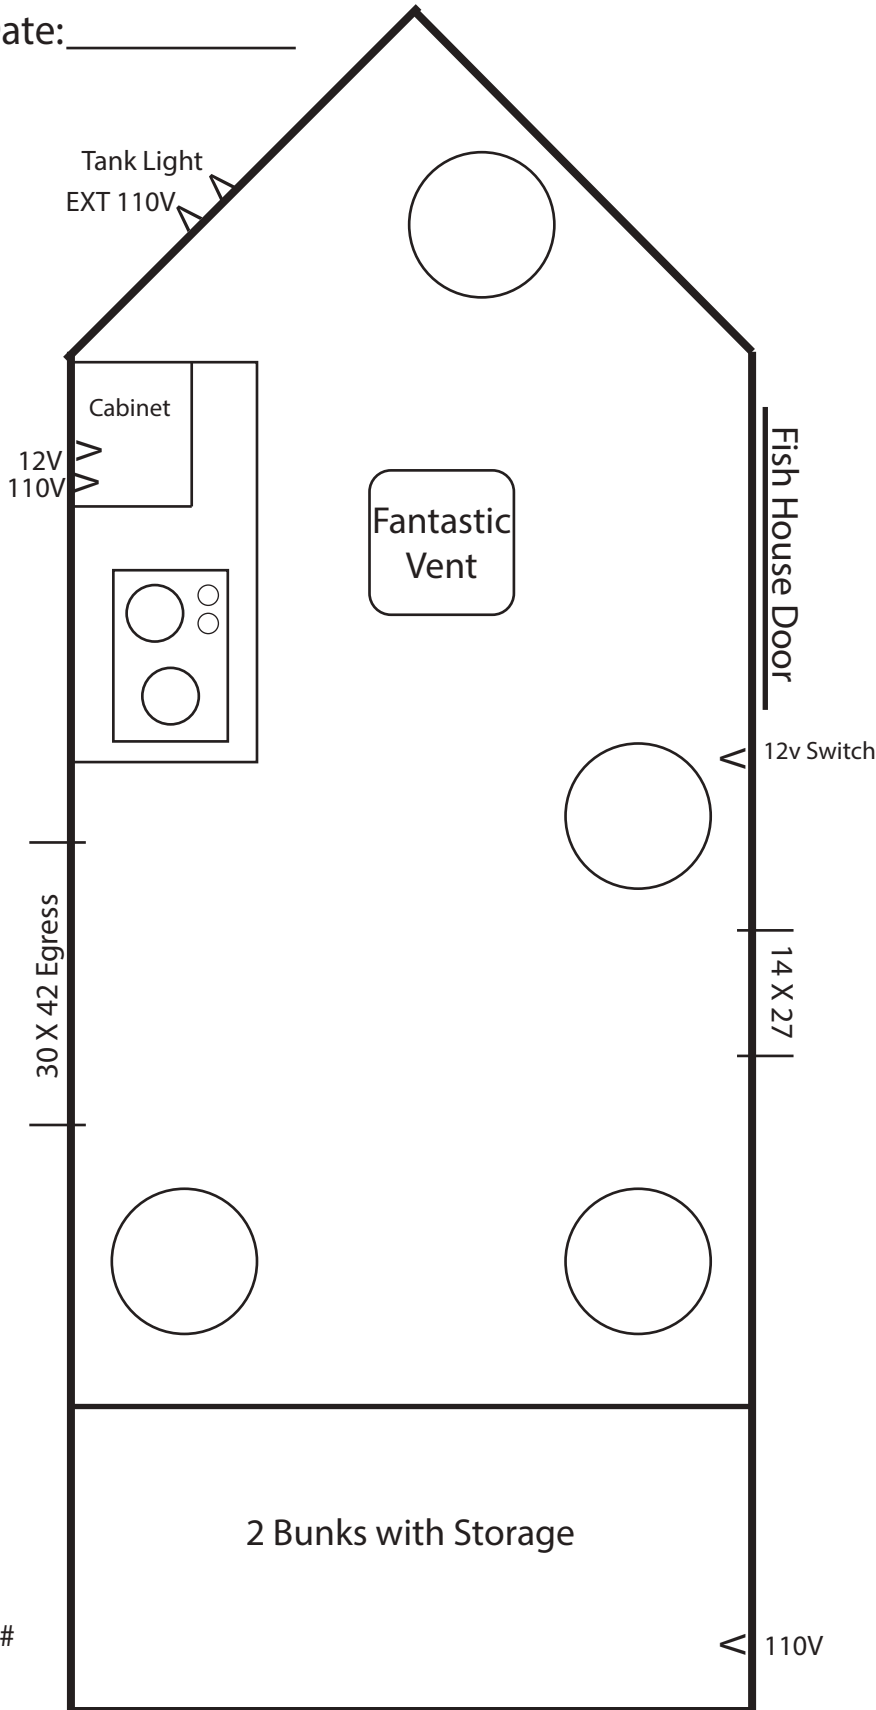

- Single Axle Frame
- Hand Crank Winch System
- 4 Holes
- Factory Select Interior
- Cedar Trim
- Flat Ceiling
- Carpet
- Fantastic Roof Vent

- LED Package
- 12V Recept
- 110V Recepts

- Upper cabinet
- 2 Burner cook-top
- Camo cushions
- 20,000 BTU Furnace
- 2 ~ 30" Bunks