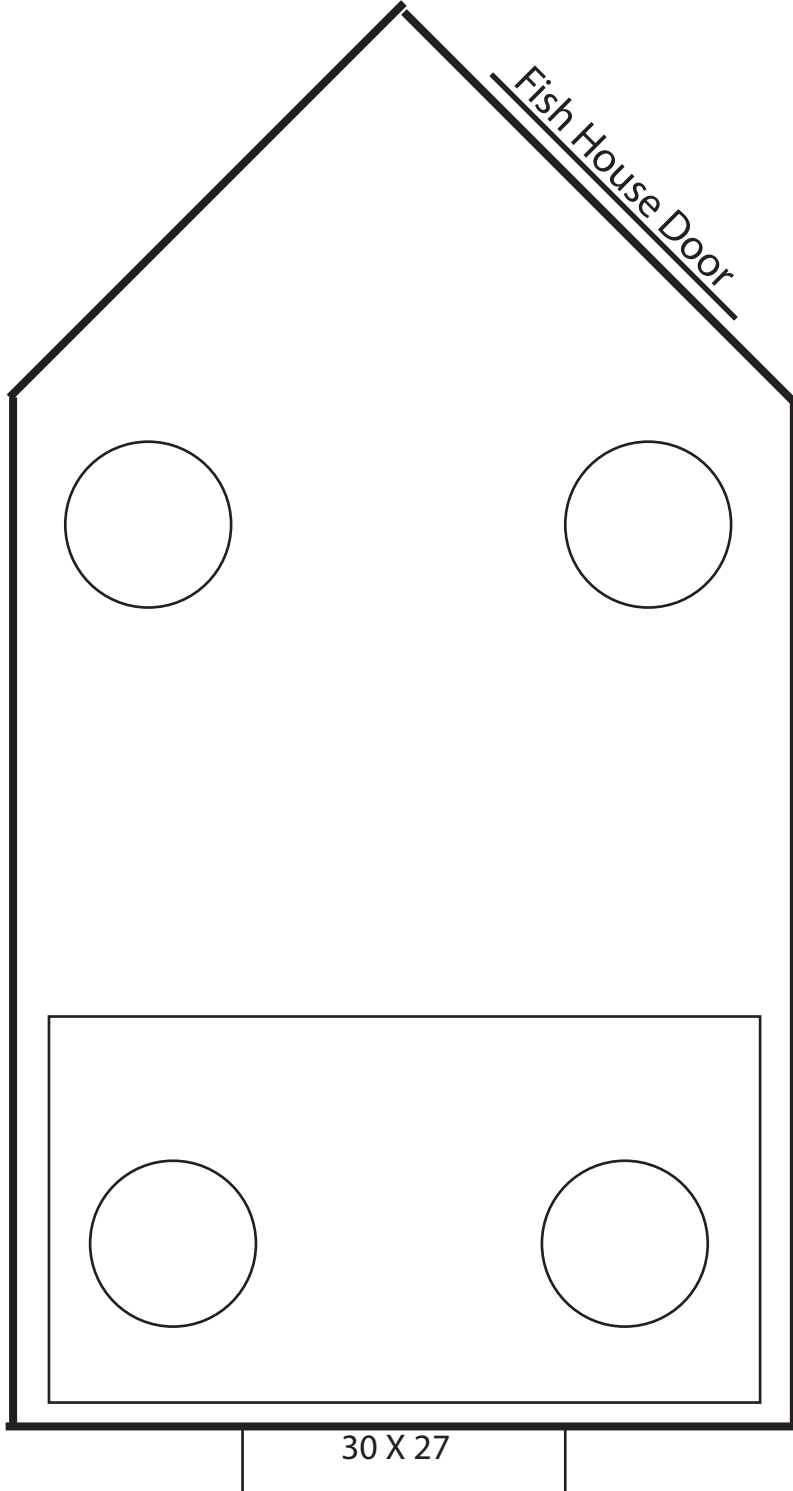

Dealer: _____
 Siding Color: _____
 Decal Color: _____
 S.G. Color: _____
 Customer: _____
 Order Date: _____

6.5 X 8V Scout

~ 2023

- Single Axle Frame
- Hand Crank Winch System
- 4 Holes
- Spear Hole
- Factory Select Paneling
- Cedar Trim
- Flat Ceiling
- Carpet
- LED Package