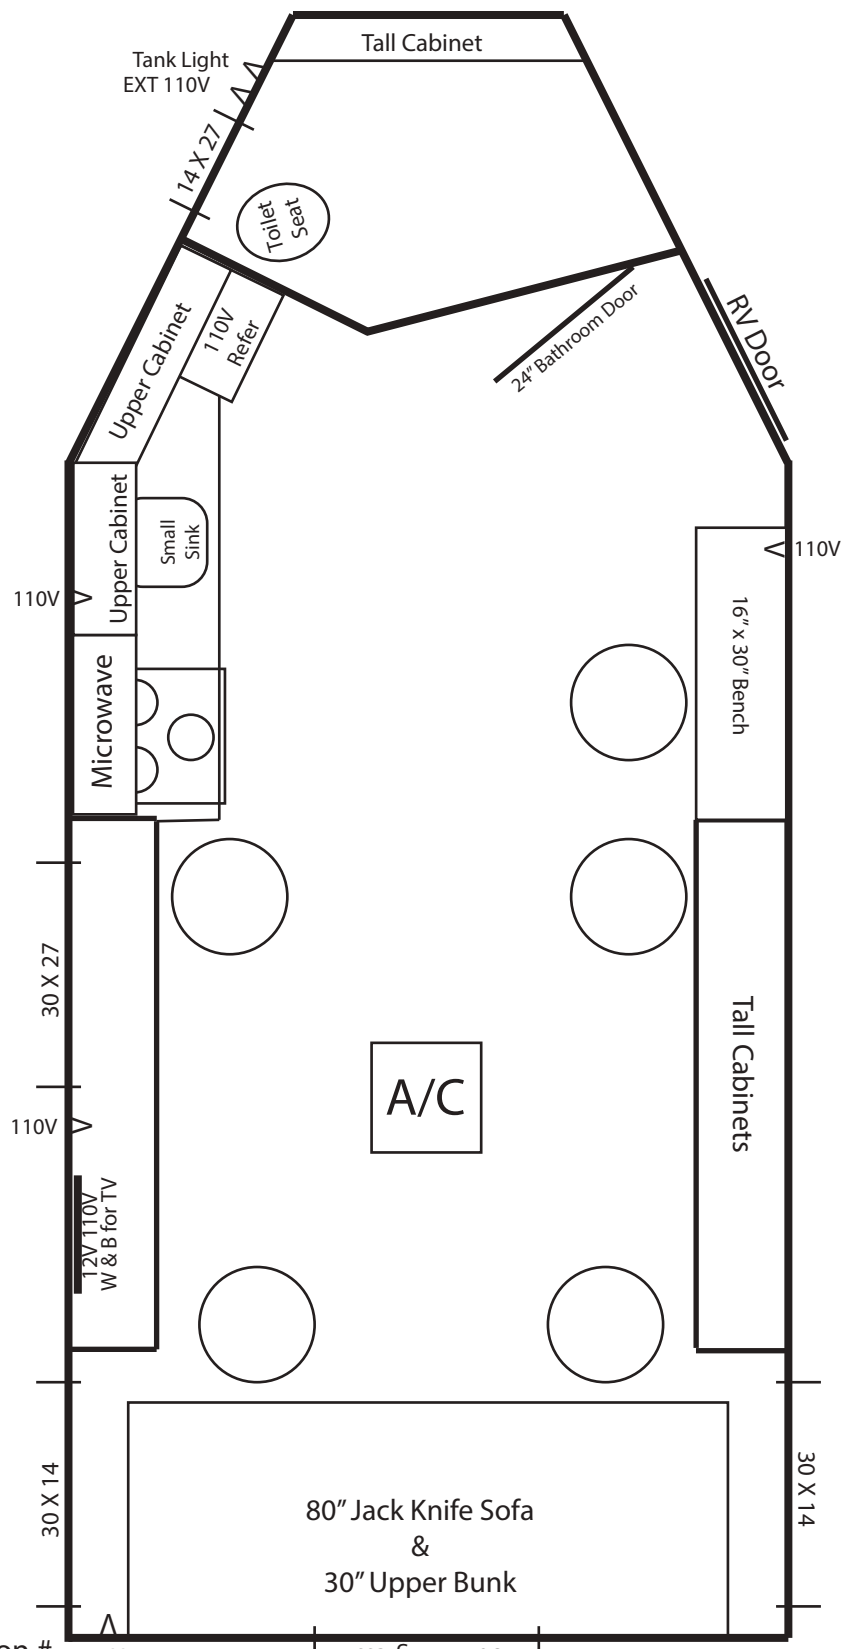

**8 X 17 Stub Honey Hole XL  
 ~ 2023**

- Single Axle Stub Nose Frame
- Torsion Axle Hand Crank Winch System
- 5 Holes with Lights
- Cedar Interior
- 84" Sidewalls
- Flat Ceiling
- Brown Wood-look Vinyl Floor
- A/C
- RV Door

- LED Inside & Out
- Wire & Brace For TV
- Digital TV Antenna
- Wire for Portable Satellite
- Stereo w/4 Speakers
- 110V Recepts

- Bathroom w/toilet seat
- Cabinet in bath
- 3 Burner cook-top w/oven - Glass Door
- Range hood w/vent
- 110V Refrigerator
- Microwave
- Small Sink w/Bypass
- Flat Panel Doors w/New Hinges
- Brown cushions & curtains
- 35,000 BTU Furnace
- 30" Upper Bunk
- 80" Jack-Knife Sofa
- 16"x30" Bench w/Cushion
- New Countertop

Production # 110V | 30 X 42 Egress

---

---

---

---

---

---

---