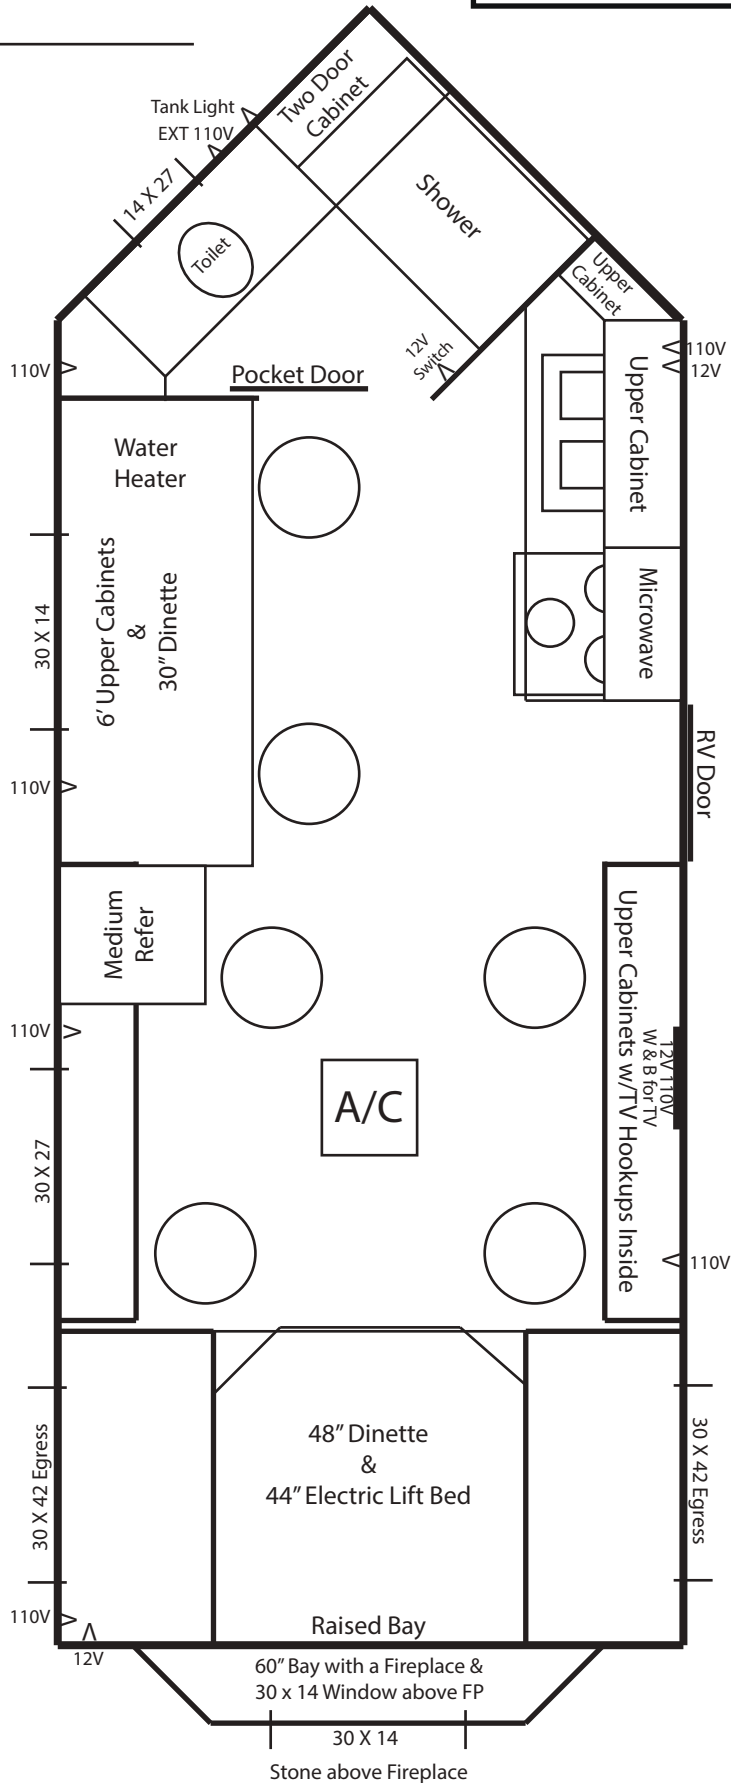

**8 X 17V RV Hybrid**

~ 2023

Single Axle Frame  
 Hand Crank Winch System  
 6 Holes with Lights  
 Cedar Interior  
 90" Sidewalls  
 Flat Ceiling  
 Carpet  
 A/C w/Thermostat

LED Package  
 Can Ceiling Lights  
 Wire & Brace for TV  
 Digital TV Antenna  
 Wire for Portable Satellite  
 Stereo w/4 speakers  
 Exterior Speakers w/Lights  
 12V Recepts  
 110V Recepts

Full bath w/toilet & shower  
 Pocket Door  
 3 Burner cook-top w/oven - Glass Door  
 Range hood w/vent  
 Double sink  
 Microwave  
 Medium refrigerator  
 Stone Backsplash in Kitchen  
 Flat Panel Doors w/New Hinges  
 Brown Cushions  
 Brown Mini Blinds  
 35,000 BTU Furnace  
 44" Lift Bed  
 30" Dinette  
 48" Dinette  
 Raised 60" Bay w/Fireplace Cabinets  
 & Window Above  
 Stone Backsplash Above Fireplace  
 14' Power Awning  
 New Countertop