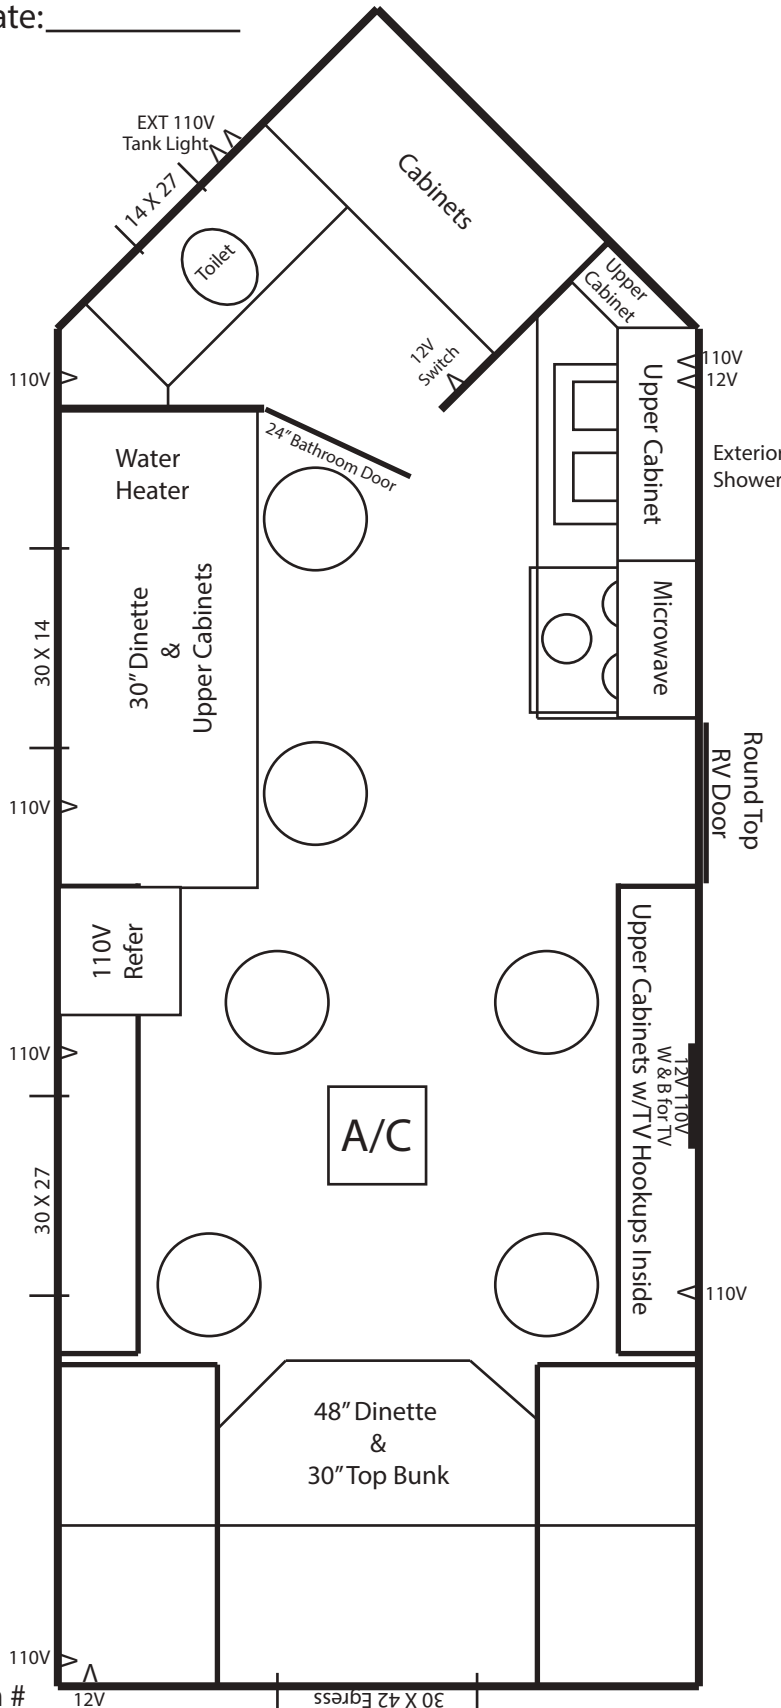

Dealer: _____
 Siding Color: _____
 Decal Color: _____
 S.G. Color: _____
 Customer: _____
 Order Date: _____

Frame Options

MFG: _____

Galvanized

Yes: No:

8 X 17V Special Edition RV
 ~ 2023

Single Axle Frame
 Hand Crank Winch System
 6 Holes with Lights
 Factory Select Interior
 Walnut Stained Cabinets & Trim
 Carpet
 Flat Ceiling
 RV Door - Round Top
 A/C

LED Package
 Can Ceiling Lights
 Wire & Brace for TV
 Digital TV Antenna
 Wire for Portable Satellite
 Stereo w/4 speakers
 12V Recepts
 110V Recepts
 Exterior Speakers w/Lights

Bathroom w/toilet & Cabinets
 Exterior Shower
 3 Burner cook-top w/oven - Glass Door
 Range hood w/vent
 Double sink
 Microwave
 110v refrigerator
 Flat Panel Doors w/New Hinges
 Brown cushions & Curtains
 35,000 BTU Furnace
 30" Top Bunk
 30" Dinette & Upper Cabinets
 48" Dinette
 14' Power Awning
 New Countertops