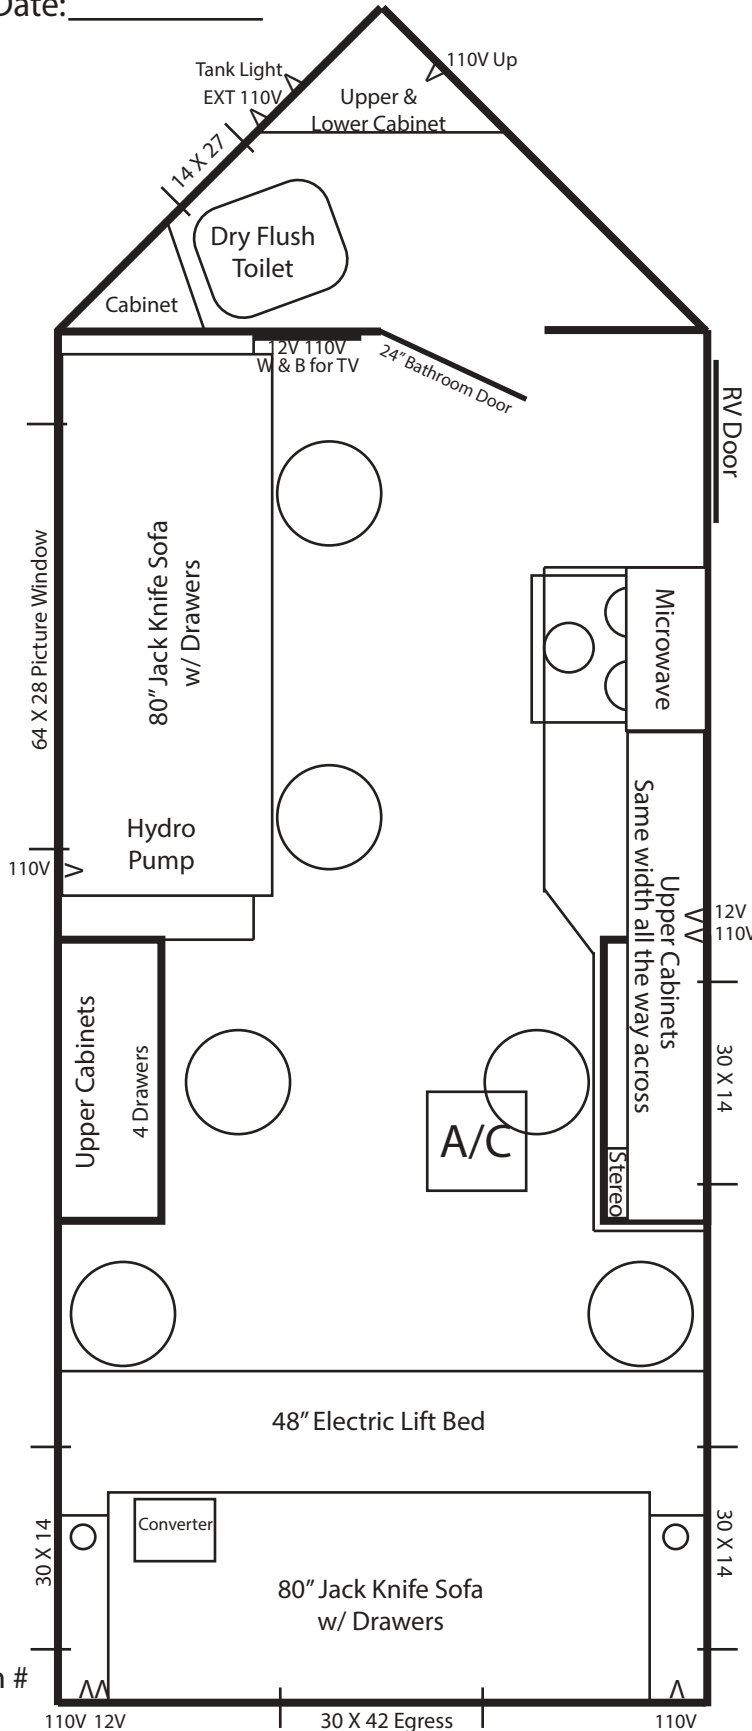

Dealer: _____
 Siding Color: _____ **Fiberglass** _____
 Decal Color: _____
 S.G. Color: _____
 Customer: _____
 Order Date: _____

Frame Options

MFG: _____
 Galvanized
 Yes: No:

**8 X 17V Walleye Stryker
 ~ 2023**

- Single Axle Hydraulic Frame
- 6 Holes with Lights
- 90" Sidewalls
- Arctic Insulation
- Cedar Interior
- Cathedral Ceiling
- Carpet
- RV Door
- A/C w/ Thermostat

- LED Package
- Wire & Brace for TV
- Digital TV Antenna
- Wire for Portable Satellite
- Stereo w/4 speakers
- 12V Recepts
- 110V Recepts

- Bath w/Dry Flush Toilet
- Upper Cabinet in bath
- 3 Burner cook-top w/oven - Glass Door
- Range hood w/vent
- Microwave
- Flat Panel Doors w/New Hinges
- Cabinets above Wheel Wells
- 4 ~ Drawers
- Camo cushions
- Brown Mini Blinds
- 35,000 BTU Furnace
- 48" Electric Lift Bed
- 2 ~ 80" Jack-Knife Sofas w/
Formica Armrests,
2 ~ Cup Holders and 4 ~ Drawers
- Picture window
- New Countertops