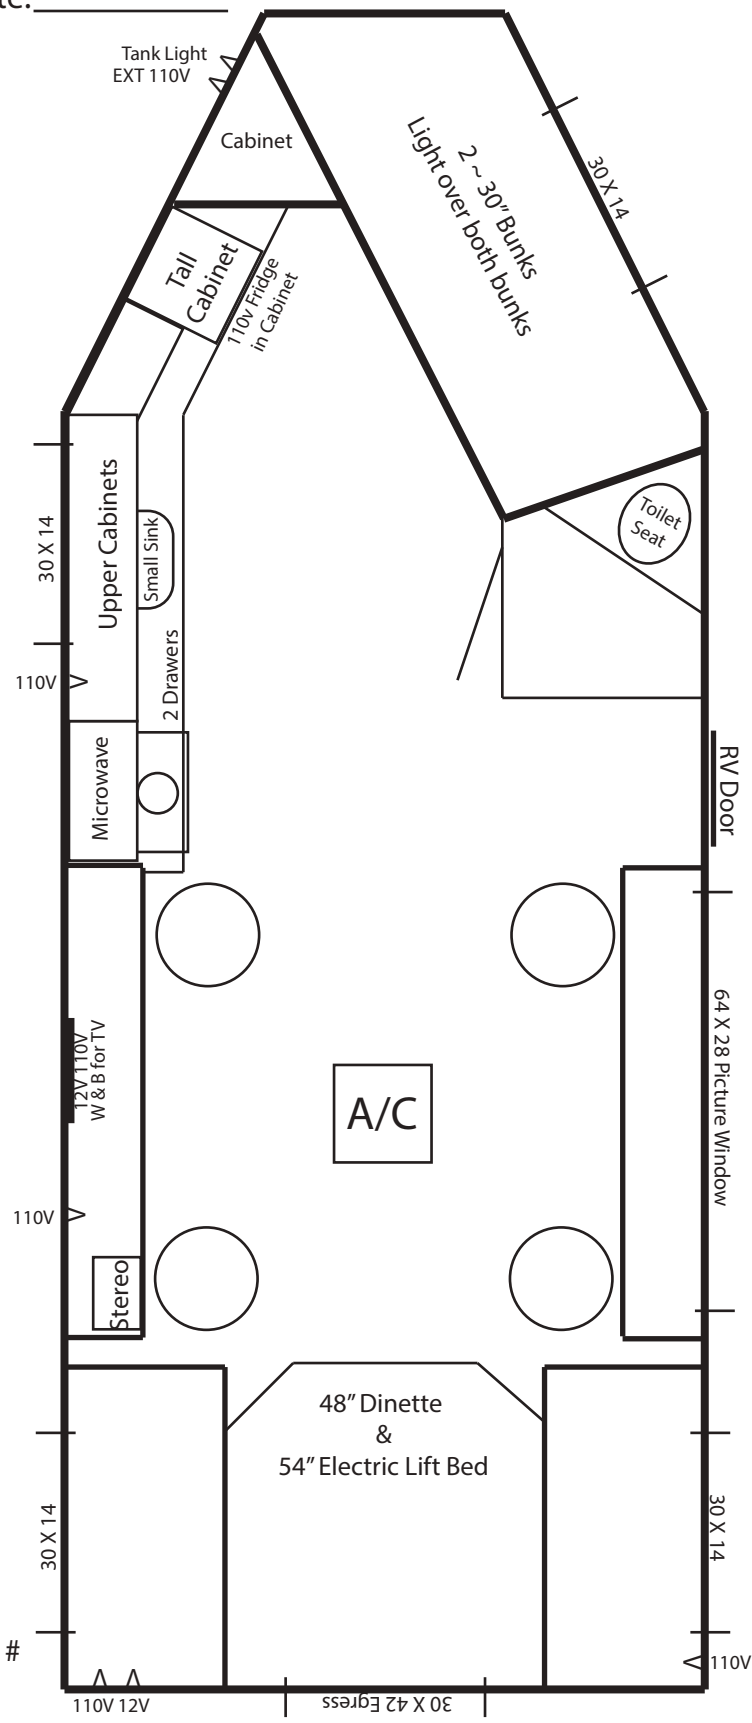

**8 X 21 Stub Hideout  
 ~ 2023**

- Single Axle Stub Nose Frame
- Torsion Axle Hand Crank Winch System
- 90" Sidewalls
- 4 Holes with Lights
- Pine Interior
- Flat Ceiling
- Grey Wood-look Vinyl Floor
- A/C w/Thermostat
- RV Door

- LED Inside & Out
- Wire & Brace For TV
- Digital TV Antenna
- Wire for Portable Satellite
- Stereo w/4 Speakers
- 110V Recept

- Bathroom w/toilet seat
- Grey Water Bypass
- 3 Burner cook-top w/oven - Glass Door
- Range hood w/vent
- 110V Refrigerator
- Microwave
- Small Sink
- 2 Drawers in Kitchen
- Flat Panel Doors w/New Hinges
- Black cushions & curtains
- 35,000 BTU Furnace
- 2 ~ 30" Bunk
- 48" Dinette
- 54" Electric Lift Bed
- Picture window
- New Countertop