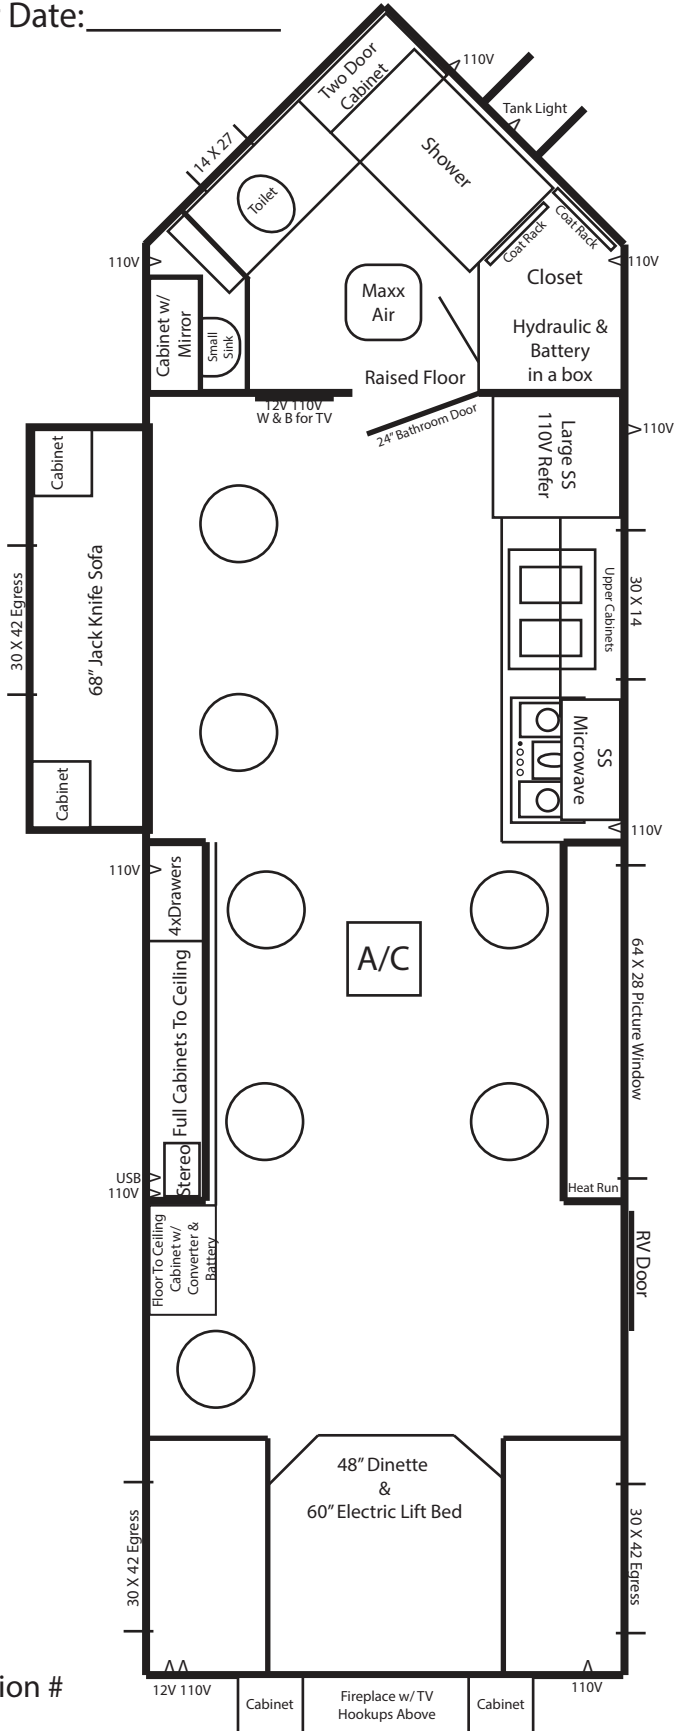

Dealer: _____
 Siding Color: _____ **Fiberglass** _____
 Decal Color: _____
 S.G. Color: _____
 Customer: _____
 Order Date: _____

Frame Options

MFG: _____
 Galvanized
 Yes: No:

8 X 24V Northland Palace

~ 2023

- Dual Axle HD Hydraulic Frame
- Plastic Wheel Wells
- Arctic Insulation
- 90" Sidewalls
- 7 Holes with Lights
- Cedar Interior
- Flat Ceiling
- Brown Wood-Look Vinyl Flooring
- Power Slide-Out Room
- Maxx Air Vent in Bathroom
- A/C w/T-Stat

- LED Package
- Can Ceiling Lights
- Wire & Brace for TV
- Digital TV Antenna
- Wire for portable Satellite
- Stereo w/4 speakers
- 12V Recepts
- 110V Recepts
- USB Ports
- Exterior Speakers w/Lights

- Raised Bathroom w/toilet & shower
- Sink in Bathroom
- Furion Cooktop & Oven
- SS Range Hood
- SS Microwave
- SS 110V Refrigerator
- Double Sink Stainless Steel
- Backsplash in Kitchen
- Flat Panel Doors w/New Hinges
- Drawers x 4
- Full Cabinet Over WW
- Brown Mini Blinds
- Brown Cushions
- 35,000 BTU Furnace
- 68" Jack-Knife Sofa
- 48" Dinette
- 60" Electric Lift Bed
- Square Bay w/Fireplace & TV Hookups
- 19' Power Awning Lighted
- New Countertops