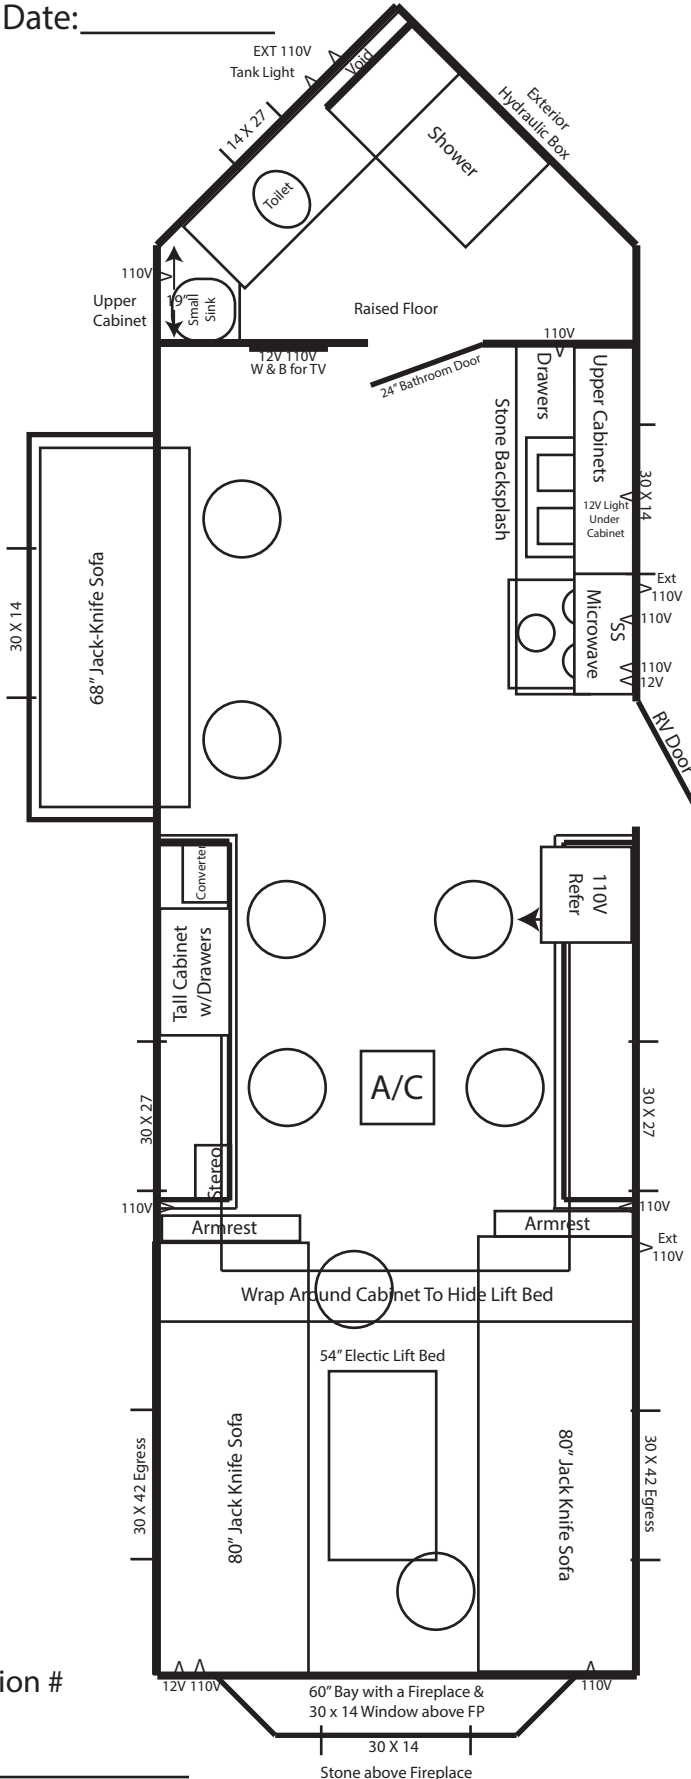

- Dual Axle Hydraulic Frame
- Exterior Hydraulic Box
- Arctic Insulation
- 90" Sidewalls
- 8 Holes with Lights
- Power Slide-Out Room
- Grey Panel Interior
- Grey Stained Cabinets
- Cove Trim
- Flat Ceiling
- Grey Wood-Look Vinyl Floor
- A/C w/ Thermostat

- LED Package
- Can Ceiling Lights
- Wire & Brace for TV
- Digital TV Antenna
- Wire for Portable Satellite
- Stereo w/4 speakers
- Exterior Speakers w/Lights
- 12V Recepts
- 110V Recepts

- Raised Bathroom Floor
- Bathroom w/toilet & shower
- 3 Burner cook-top w/Oven - Glass Door
- SS Range hood w/vent
- Double Stainless Steel Sink
- Stone Backsplash in Kitchen
- SS Microwave
- 110V Refrigerator
- Flat Panel Doors w/ New Hinges
- Mini Blinds
- 35,000 BTU Furnace
- 3 ~ Jack-Knife Sofas
- 54" Electric Lift Bed
- Wrap Around Cabinets to Hide LiftBed
- 60" Bay w/Fireplace & Window Above
- Stone Above Fireplace
- 19' Lighted Power Awning
- New Countertops