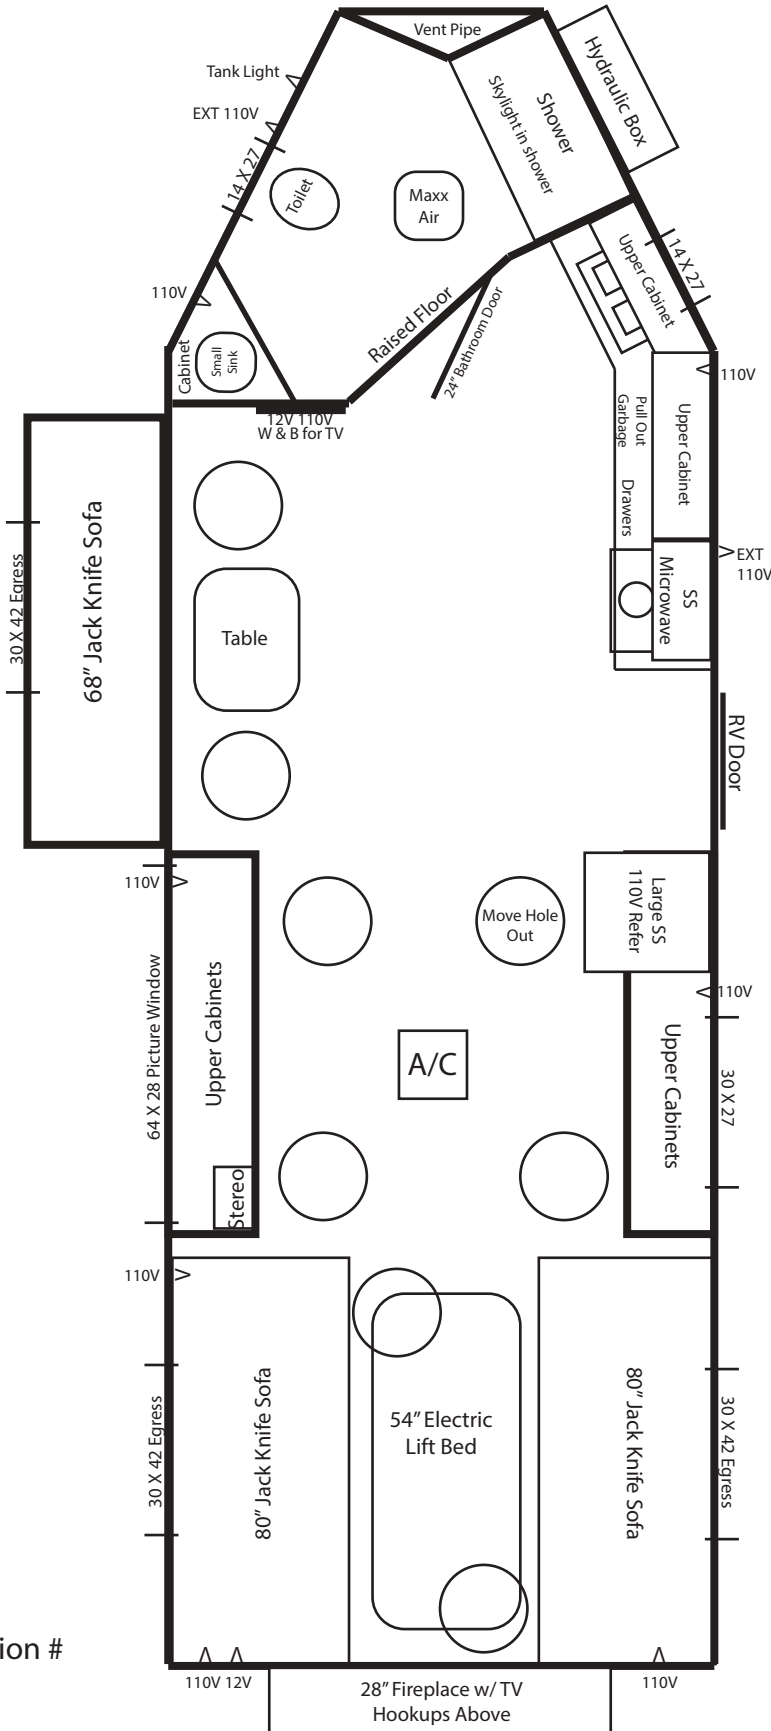

Dealer: _____
 Siding Color: _____ Fiberglass
 Decal Color: _____
 S.G. Color: _____
 Customer: _____
 Order Date: _____

Frame Options

MFG: _____
 Galvanized
 Yes: No:

**8 X 29 Stub RV
 25th Anniversary ~ 2023**

- Tandem Axle Hydraulic Stub Nose Frame
- Exterior Hydraulic Box
- 8 Holes with Lights
- Arctic Insulation
- 90" Sidewalls
- Tan Panel Interior
- Brown Stained Cabinets
- Flat Ceiling
- Brown Vinyl Wood-Look Flooring
- 26" RV Door
- Power Slide-Out Room
- A/C w/ Thermostat
- Maxx Air Vent

- LED Package
- Can Ceiling Lights w/Dimmer
- Wire & Brace for TV
- Digital TV Antenna
- Wire for Portable Satellite
- Stereo w/4 speakers
- 12V Recepts
- 110V Recepts
- Exterior Speakers w/Lights

- Raised Bathroom w/Shower & Toilet
- Vanity w/ Small Sink
- 3 Burner cook-top w/oven - Glass Door
- SS Range Hood w/ Vent
- SS Microwave
- Double Sink
- SS 110V Large Fridge
- Flat Panel Doors w/New Hinges
- Drawers
- Brown Mini Blinds
- 2 ~ 80" Jack Knife Sofas
- 68" Jack Knife Sofa in Slideout
- 54" Electric Lift Bed
- 35,000 BTU Furnace
- Square Bay w/Fireplace & TV Hookups
- 19' Lighted Power Awning
- New Countertops