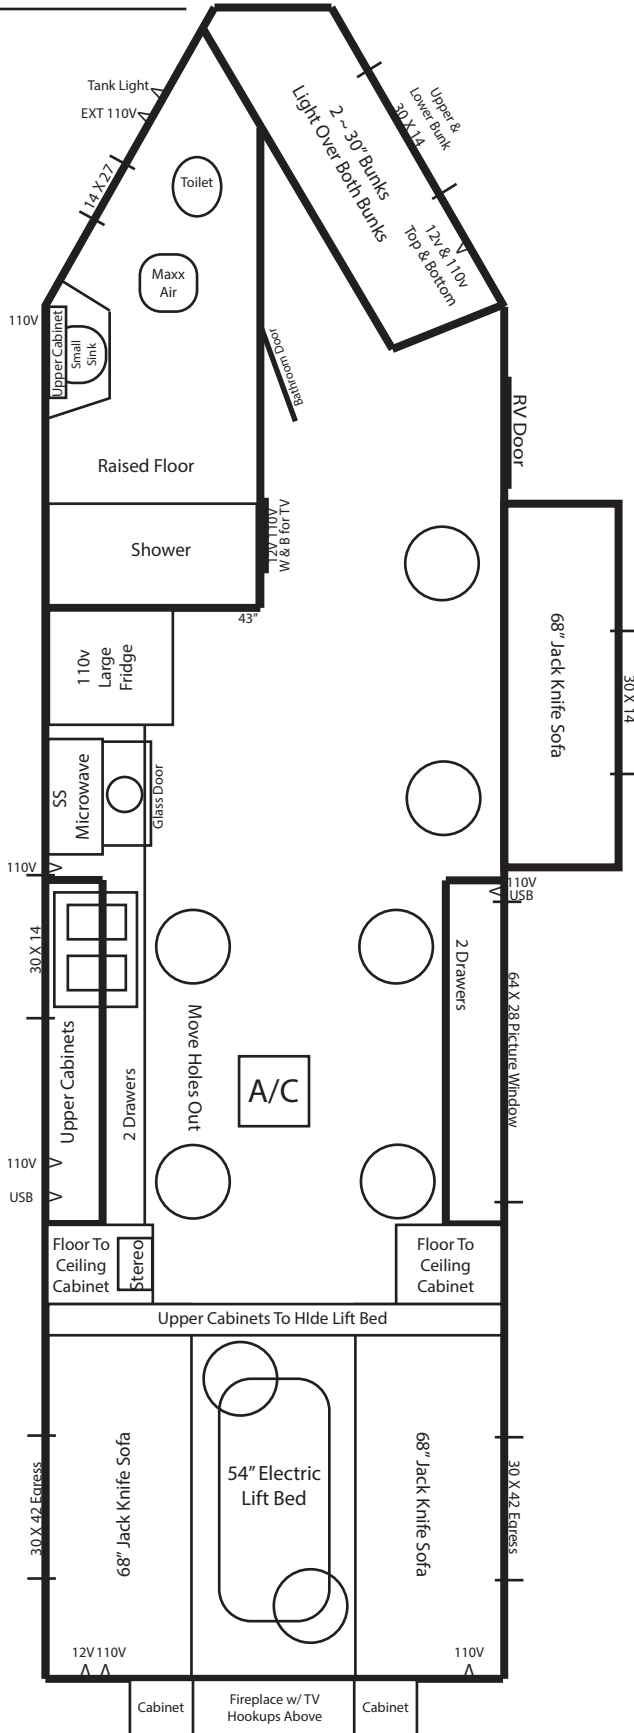

Dealer: _____
 Siding Color: _____ **Fiberglass** _____
 Decal Color: _____
 S.G. Color: _____
 Customer: _____
 Order Date: _____

Frame Options

MFG: _____

Galvanized

Yes: No:

8 X 29 Stub Lady Liberty

~ 2023

- Dual Axle Hydraulic Stub Nose Frame
- Arctic Insulation
- 90" Sidewalls
- 8 Holes with Lights
- Tan Panel Interior
- Brown Stain Cabinets
- Flat Ceiling
- Brown Vinyl Wood-Look Floor
- A/C w/ Thermostat
- Maxx Air Fan
- Power Slide-Out Room

- Can Ceiling Lights w/Dimmer
- 2 ~ Wire & Brace for TV
- Digital TV Antenna
- Wire for Portable Satellite
- Stereo w/4 speakers
- 12V & USB Recepts
- 110V Recepts
- Exterior Speakers w/Lights

- Raised Bathroom w/toilet & shower
- Vanity w/Sink in Bathroom
- Skylight In Bathroom
- 3 Burner cook-top w/oven - Glass Door
- SS Range hood w/vent
- Double Sink
- SS Microwave
- Large 110V Refrigerator
- Stone Backsplash in Kitchen and Bay
- Flat Panel Doors w/New Hinges
- Brown cushions
- Brown Mini Blinds
- 35,000 BTU Furnace
- 3 ~ 68" Jack Knife Sofas
- 54" Lift Bed
- Upper Cabinets To Hide Lift Bed
- 2 ~ 30" Bunks
- 19' Lighted Power Awning
- Square Bay w/Fireplace & Tv Hookups Above
- Picture Window
- New Countertop